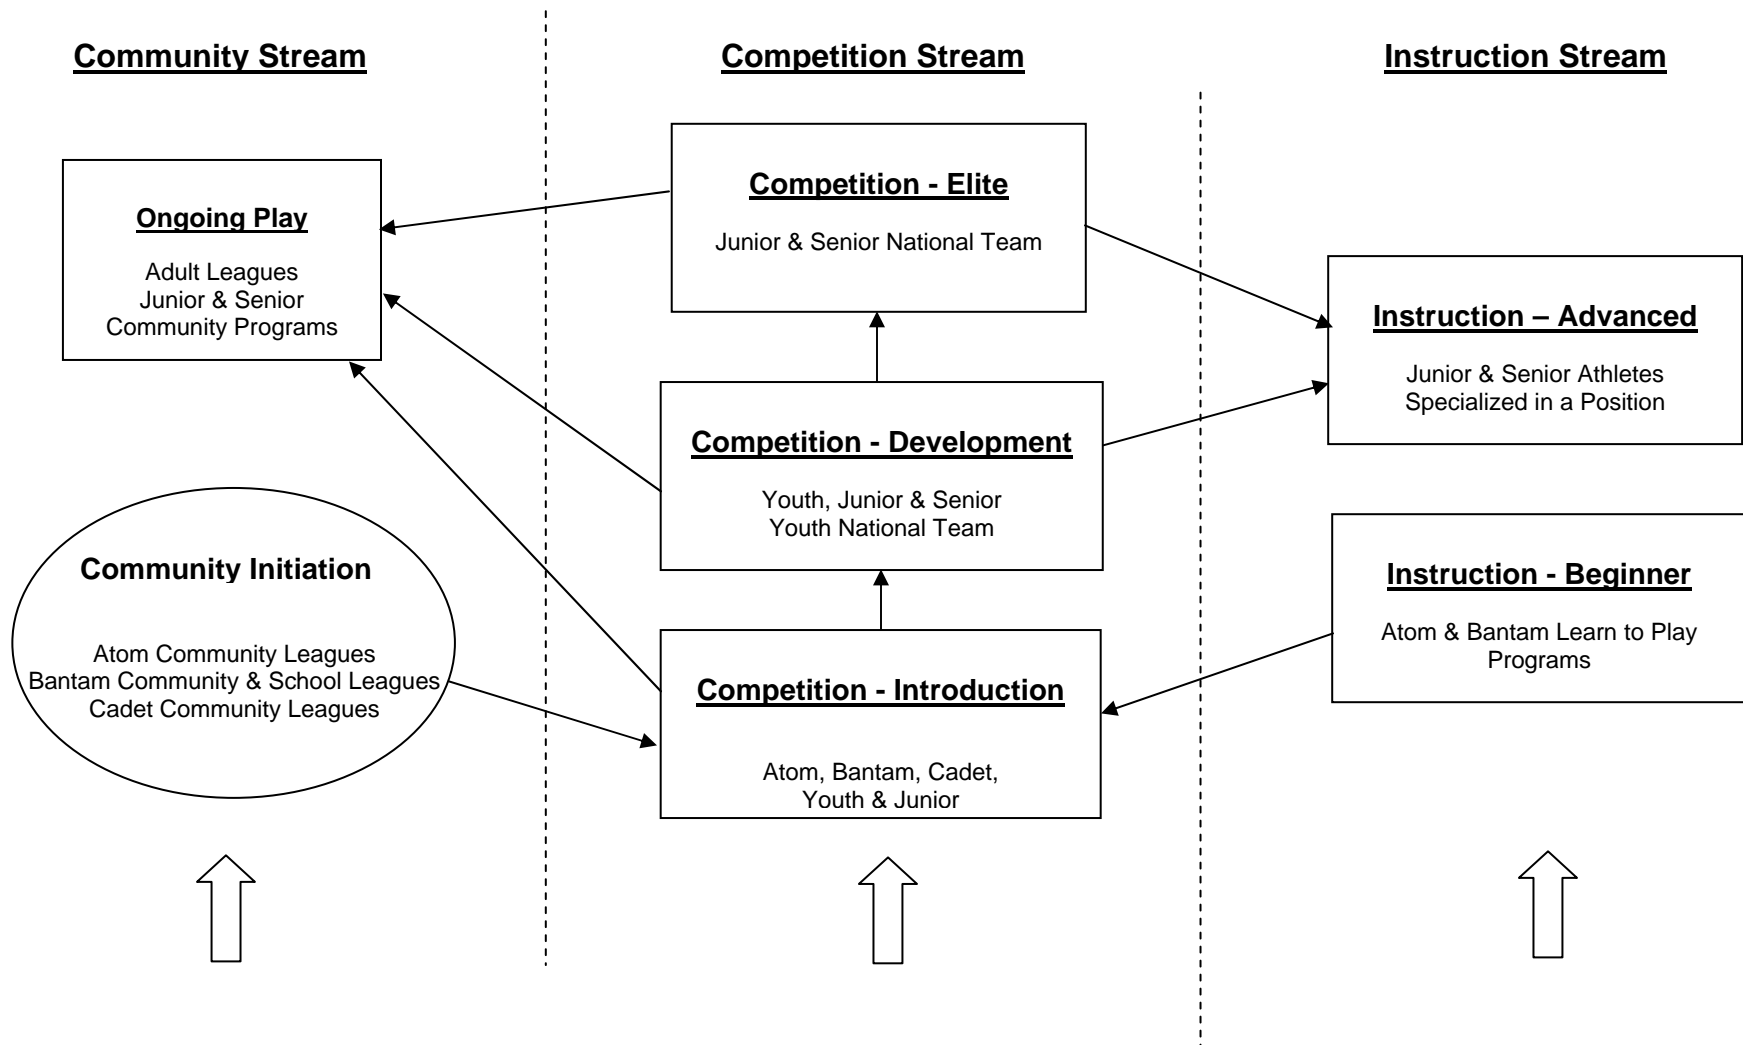

Water Polo Canada: Participant Development Model

(adjusted version based on data collected in 2001)

Water Polo Canada: Coach Development Model